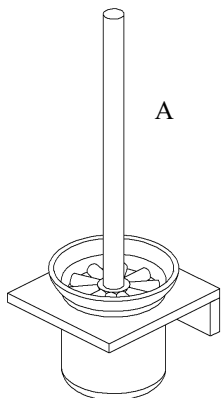

# Volkano Erupt Wall-Mounted Toilet Brush Installation Guide

Code: V1613, V1614, V1615

Parts Included	QTY
A - Toilet Brush	1
B - Screw	2
C - Set Screw	1
D - Allen Key	1
E - Bracket	1

Model #	Description	Finish	Weight (lb)	WxHxD (mm)	WxHxD (Inches)	Metal Type
V1613	Erupt Wall-Mounted Toilet Brush	Chrome	3	110 x 320 x 120	4.3 x 12.5 x 4.7	Brass
V1614	Erupt Wall-Mounted Toilet Brush	Brushed Nickel	3	110 x 320 x 120	4.3 x 12.5 x 4.7	Brass
V1615	Erupt Wall-Mounted Toilet Brush	Matte Black	3	110 x 320 x 120	4.3 x 12.5 x 4.7	Brass